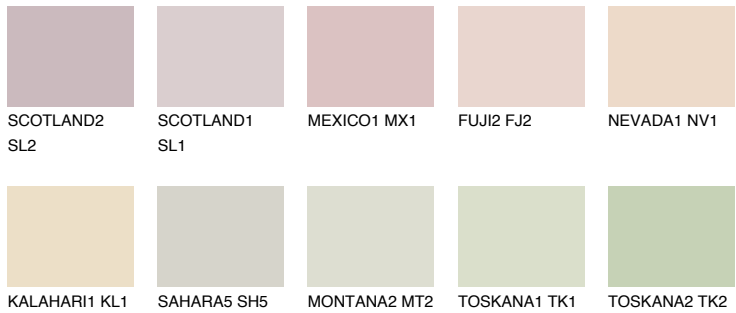

COLOUR DETAILS

PHUKET2 PK2

69% TSR 69%

Matching colours

COLOURS

INTENSE

For more information on plasters and paints, go to www.ceresit.en

*The presented colours refer to plasters and paints offered by Ceresit. Due to the use of digital techniques, the presented colours might not represent the original ones, thus they cannot be considered as a reliable colour presentation. We recommend checking the authentic colour samples.