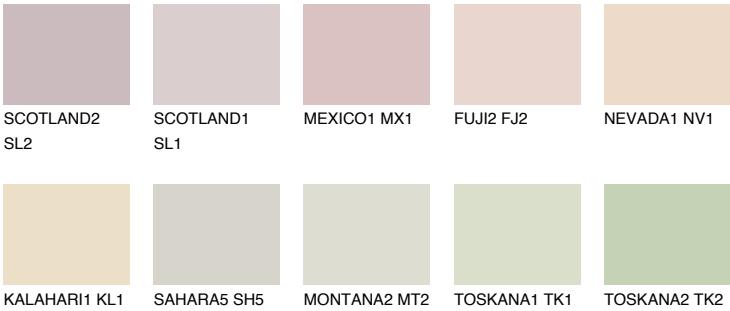

PHUKET2 PK2

69% **TSR** 69%

Matching colours

COLOURS

INTENSE

For more information on plasters and paints, go to www.ceresit.en

*The presented colours refer to plasters and paints offered by Ceresit. Due to the use of digital techniques, the presented colours might not represent the original ones, thus they cannot be considered as a reliable colour presentation. We recommend checking the authentic colour samples.