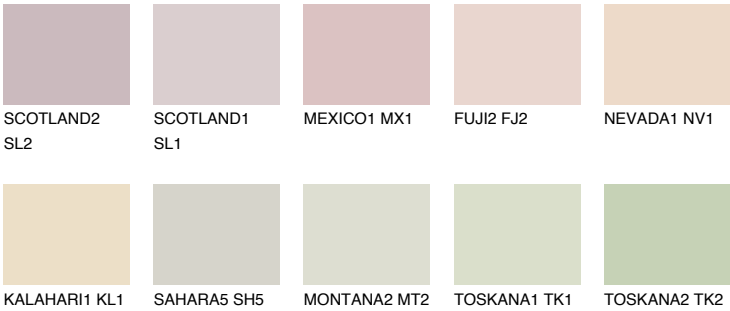

PHUKET2 PK2

69% TSR 69%

Matching colours

COLOURS

INTENSE

For more information on plasters and paints, go to www.ceresit.en

*The presented colours refer to plasters and paints offered by Ceresit. Due to the use of digital techniques, the presented colours might not represent the original ones, thus they cannot be considered as a reliable colour presentation. We recommend checking the authentic colour samples.