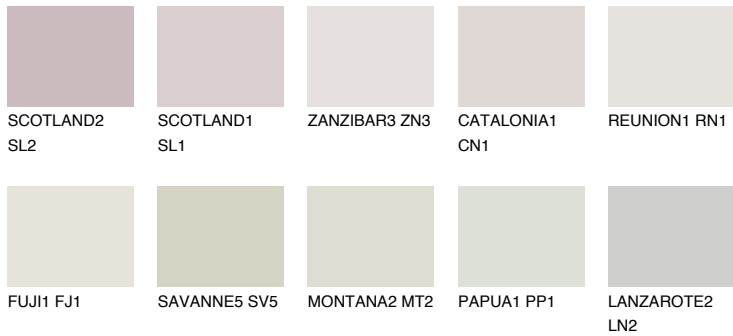

COLOUR DETAILS

PHUKET1 PK1

78% TSR 74%

Matching colours

COLOURS

INTENSE

For more information on plasters and paints, go to www.ceresit.en

*The presented colours refer to plasters and paints offered by Ceresit. Due to the use of digital techniques, the presented colours might not represent the original ones, thus they cannot be considered as a reliable colour presentation. We recommend checking the authentic colour samples.