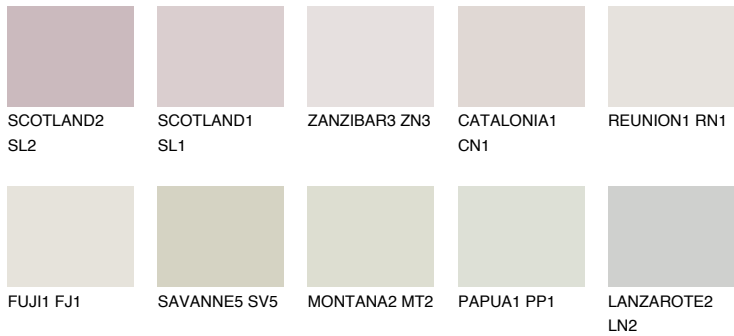

COLOUR DETAILS

PHUKET1 PK1

78% TSR 74%

Matching colours

COLOURS

INTENSE

For more information on plasters and paints, go to www.ceresit.en

*The presented colours refer to plasters and paints offered by Ceresit. Due to the use of digital techniques, the presented colours might not represent the original ones, thus they cannot be considered as a reliable colour presentation. We recommend checking the authentic colour samples.