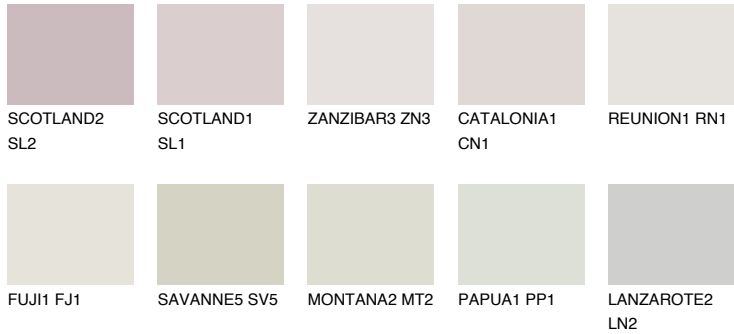

COLOUR DETAILS

PHUKET1 PK1

78% TSR 74%

Matching colours

COLOURS

INTENSE

For more information on plasters and paints, go to www.ceresit.en

*The presented colours refer to plasters and paints offered by Ceresit. Due to the use of digital techniques, the presented colours might not represent the original ones, thus they cannot be considered as a reliable colour presentation. We recommend checking the authentic colour samples.