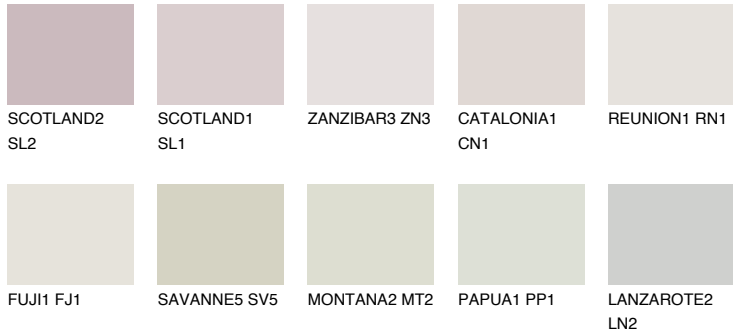

COLOUR DETAILS

PHUKET1 PK1

78% TSR 74%

Matching colours

COLOURS

INTENSE

For more information on plasters and paints, go to www.ceresit.en

*The presented colours refer to plasters and paints offered by Ceresit. Due to the use of digital techniques, the presented colours might not represent the original ones, thus they cannot be considered as a reliable colour presentation. We recommend checking the authentic colour samples.