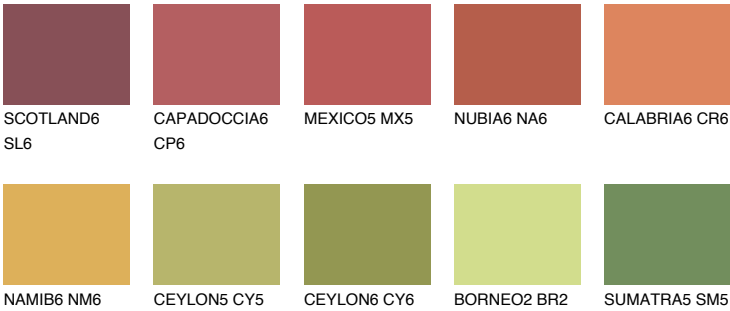

GOA6 GA6

☀ 22% **TSR 28%**

Matching colours

COLOURS

INTENSE

For more information on plasters and paints, go to www.ceresit.en

*The presented colours refer to plasters and paints offered by Ceresit. Due to the use of digital techniques, the presented colours might not represent the original ones, thus they cannot be considered as a reliable colour presentation. We recommend checking the authentic colour samples.