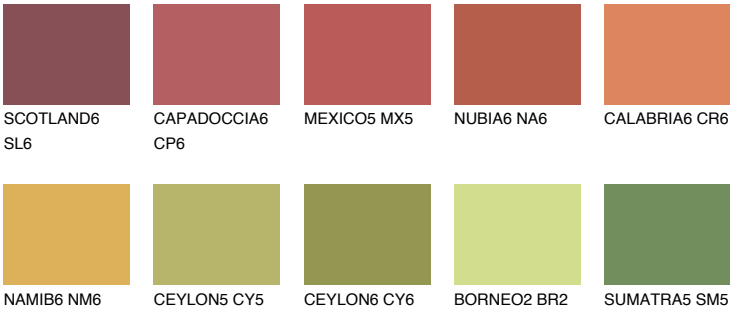

COLOUR DETAILS

GOA6 GA6

☀ 22% **TSR 28%**

Matching colours

COLOURS

INTENSE

For more information on plasters and paints, go to www.ceresit.en

*The presented colours refer to plasters and paints offered by Ceresit. Due to the use of digital techniques, the presented colours might not represent the original ones, thus they cannot be considered as a reliable colour presentation. We recommend checking the authentic colour samples.