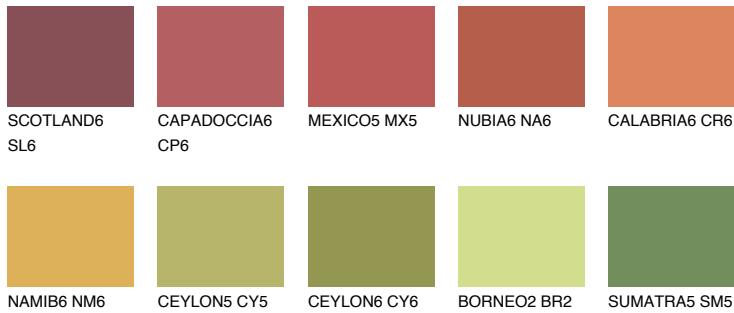

COLOUR DETAILS

GOA6 GA6

☀ 22% **TSR 28%**

Matching colours

COLOURS

INTENSE

For more information on plasters and paints, go to www.ceresit.en

*The presented colours refer to plasters and paints offered by Ceresit. Due to the use of digital techniques, the presented colours might not represent the original ones, thus they cannot be considered as a reliable colour presentation. We recommend checking the authentic colour samples.