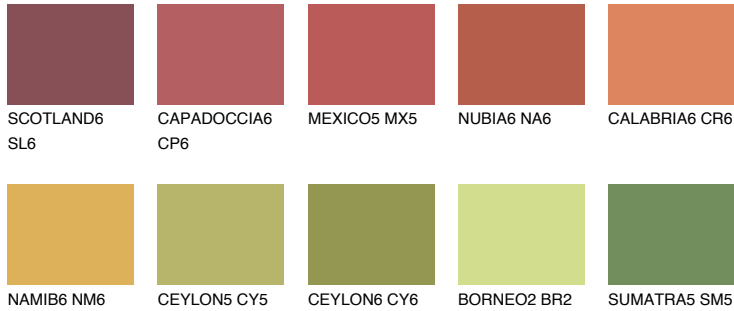

COLOUR DETAILS

GOA6 GA6

☀ 22% **TSR 28%**

Matching colours

COLOURS

INTENSE

For more information on plasters and paints, go to www.ceresit.en

*The presented colours refer to plasters and paints offered by Ceresit. Due to the use of digital techniques, the presented colours might not represent the original ones, thus they cannot be considered as a reliable colour presentation. We recommend checking the authentic colour samples.