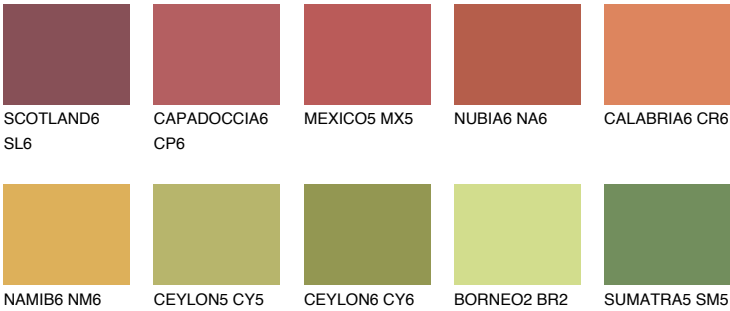

GOA6 GA6

22% **TSR** 28%

Matching colours

COLOURS

INTENSE

For more information on plasters and paints, go to www.ceresit.en

*The presented colours refer to plasters and paints offered by Ceresit. Due to the use of digital techniques, the presented colours might not represent the original ones, thus they cannot be considered as a reliable colour presentation. We recommend checking the authentic colour samples.