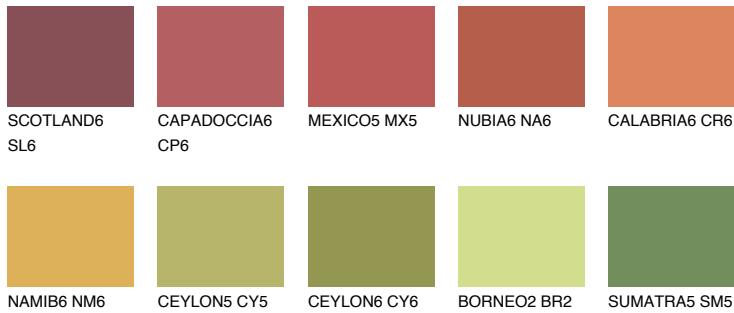

# COLOUR DETAILS

**GOA6 GA6**

☀ 22% **TSR 28%**

## Matching colours

### COLOURS

### INTENSE

For more information on plasters and paints, go to [www.ceresit.en](http://www.ceresit.en)

\*The presented colours refer to plasters and paints offered by Ceresit. Due to the use of digital techniques, the presented colours might not represent the original ones, thus they cannot be considered as a reliable colour presentation. We recommend checking the authentic colour samples.