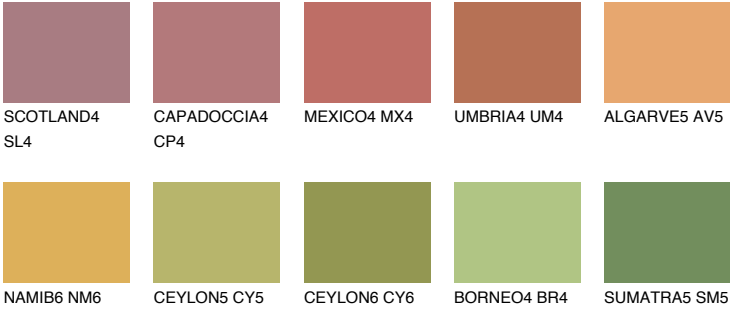

## GOA5 GA5

36% **TSR** 41%

### Matching colours

#### COLOURS

#### INTENSE

For more information on plasters and paints, go to [www.ceresit.en](http://www.ceresit.en)

\*The presented colours refer to plasters and paints offered by Ceresit. Due to the use of digital techniques, the presented colours might not represent the original ones, thus they cannot be considered as a reliable colour presentation. We recommend checking the authentic colour samples.