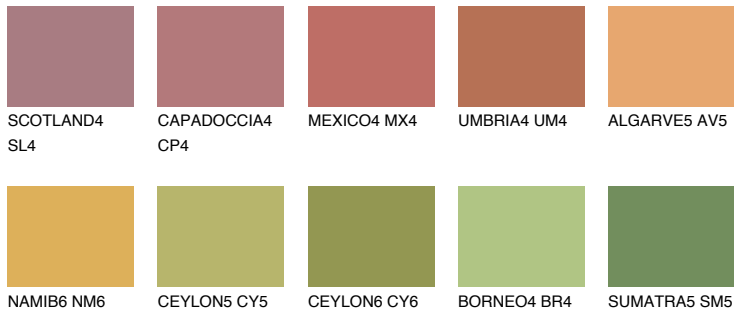

GOA5 GA5

36% **TSR** 41%

Matching colours

COLOURS

INTENSE

For more information on plasters and paints, go to
www.ceresit.en

*The presented colours refer to plasters and paints offered by Ceresit. Due to the use of digital techniques, the presented colours might not represent the original ones, thus they cannot be considered as a reliable colour presentation. We recommend checking the authentic colour samples.