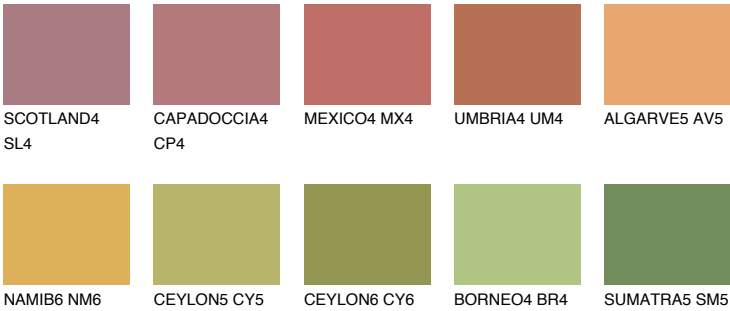

**GOA5 GA5**

36% **TSR** 41%

## Matching colours

### COLOURS

### INTENSE

For more information on plasters and paints, go to [www.ceresit.en](http://www.ceresit.en)

\*The presented colours refer to plasters and paints offered by Ceresit. Due to the use of digital techniques, the presented colours might not represent the original ones, thus they cannot be considered as a reliable colour presentation. We recommend checking the authentic colour samples.