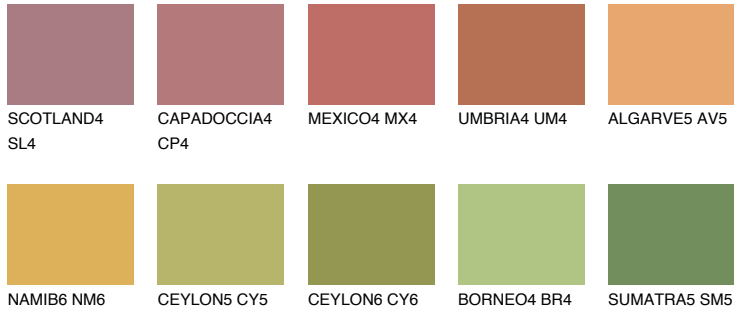

GOA5 GA5

36% **TSR** 41%

Matching colours

COLOURS

INTENSE

For more information on plasters and paints, go to www.ceresit.en

*The presented colours refer to plasters and paints offered by Ceresit. Due to the use of digital techniques, the presented colours might not represent the original ones, thus they cannot be considered as a reliable colour presentation. We recommend checking the authentic colour samples.