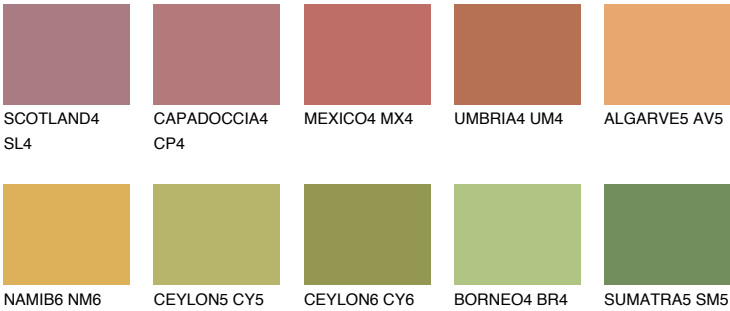

GOA5 GA5

36% **TSR** 41%

Matching colours

COLOURS

INTENSE

For more information on plasters and paints, go to www.ceresit.en

*The presented colours refer to plasters and paints offered by Ceresit. Due to the use of digital techniques, the presented colours might not represent the original ones, thus they cannot be considered as a reliable colour presentation. We recommend checking the authentic colour samples.