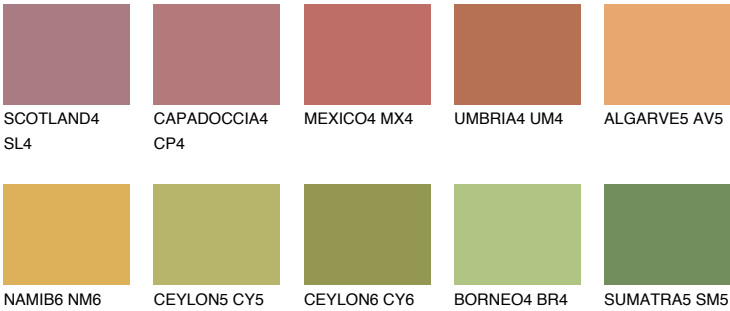

## GOA5 GA5

36% **TSR** 41%

### Matching colours

#### COLOURS

#### INTENSE

For more information on plasters and paints, go to [www.ceresit.en](http://www.ceresit.en)

\*The presented colours refer to plasters and paints offered by Ceresit. Due to the use of digital techniques, the presented colours might not represent the original ones, thus they cannot be considered as a reliable colour presentation. We recommend checking the authentic colour samples.