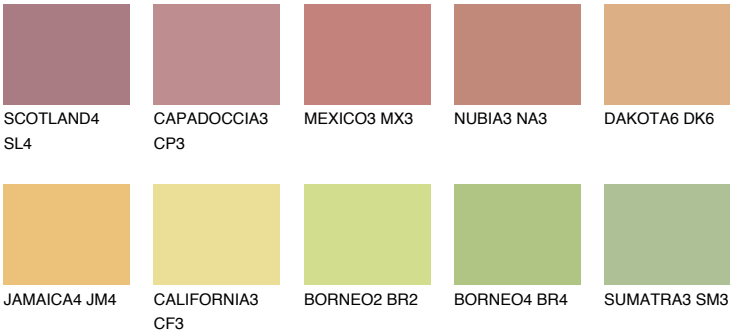

**GOA4 GA4**

49% **TSR** 58%

## Matching colours

### COLOURS

### INTENSE

For more information on plasters and paints, go to [www.ceresit.en](http://www.ceresit.en)

\*The presented colours refer to plasters and paints offered by Ceresit. Due to the use of digital techniques, the presented colours might not represent the original ones, thus they cannot be considered as a reliable colour presentation. We recommend checking the authentic colour samples.