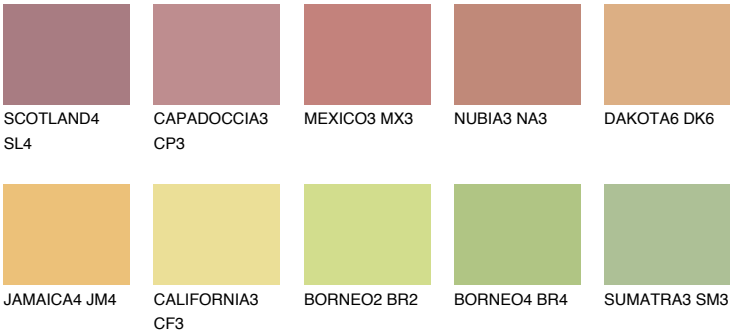

# COLOUR DETAILS

**GOA4 GA4**

49% **TSR** 58%

## Matching colours

### COLOURS

### INTENSE

For more information on plasters and paints, go to [www.ceresit.en](http://www.ceresit.en)

\*The presented colours refer to plasters and paints offered by Ceresit. Due to the use of digital techniques, the presented colours might not represent the original ones, thus they cannot be considered as a reliable colour presentation. We recommend checking the authentic colour samples.