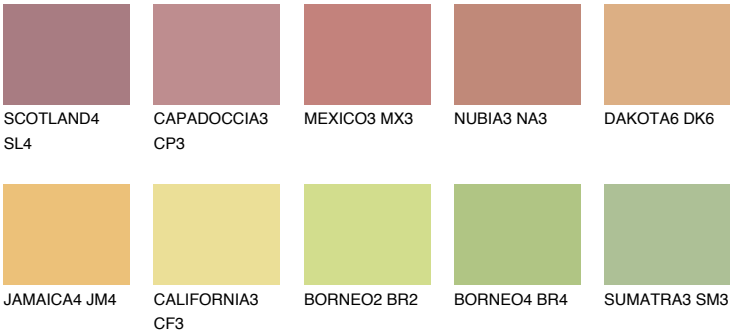

## GOA4 GA4

49% **TSR** 58%

### Matching colours

#### COLOURS

#### INTENSE

For more information on plasters and paints, go to [www.ceresit.en](http://www.ceresit.en)

\*The presented colours refer to plasters and paints offered by Ceresit. Due to the use of digital techniques, the presented colours might not represent the original ones, thus they cannot be considered as a reliable colour presentation. We recommend checking the authentic colour samples.