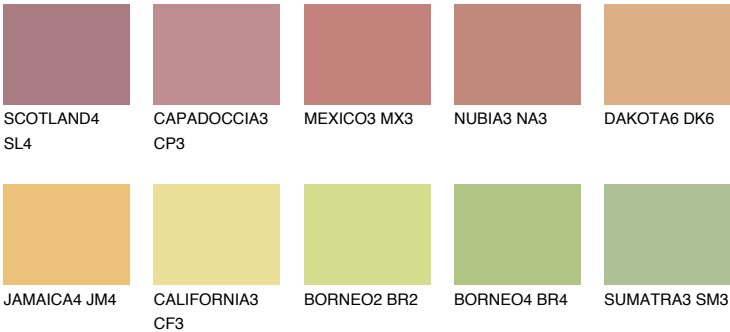

GOA4 GA4

49% **TSR** 58%

Matching colours

COLOURS

INTENSE

For more information on plasters and paints, go to www.ceresit.en

*The presented colours refer to plasters and paints offered by Ceresit. Due to the use of digital techniques, the presented colours might not represent the original ones, thus they cannot be considered as a reliable colour presentation. We recommend checking the authentic colour samples.