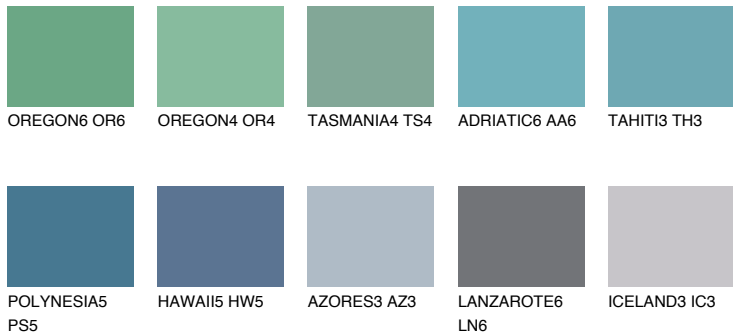

COLOUR DETAILS

TAHITI4 TH4

☀ 21% **TSR** 24%

Matching colours

COLOURS

INTENSE

For more information on plasters and paints, go to www.ceresit.en

*The presented colours refer to plasters and paints offered by Ceresit. Due to the use of digital techniques, the presented colours might not represent the original ones, thus they cannot be considered as a reliable colour presentation. We recommend checking the authentic colour samples.