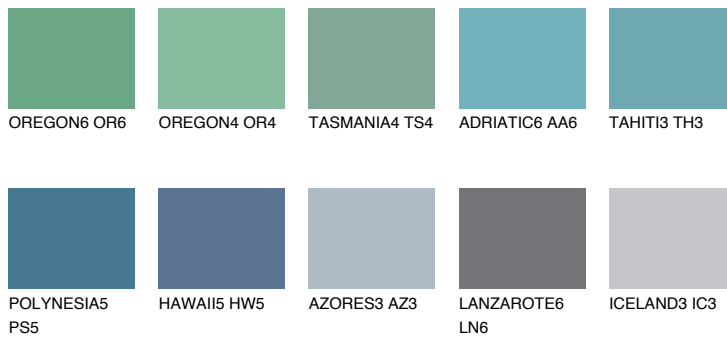

COLOUR DETAILS

TAHITI4 TH4

☀ 21%   **TSR** 24%

Matching colours

COLOURS

INTENSE

For more information on plasters and paints, go to www.ceresit.en

*The presented colours refer to plasters and paints offered by Ceresit. Due to the use of digital techniques, the presented colours might not represent the original ones, thus they cannot be considered as a reliable colour presentation. We recommend checking the authentic colour samples.