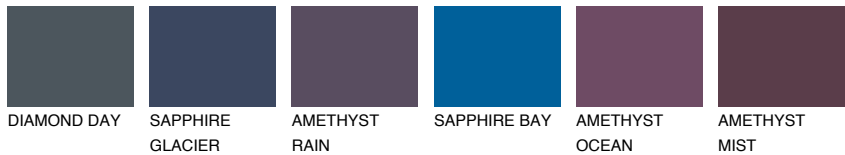

COLOUR DETAILS

ADRIATIC1 AA1

67% **TSR** 65%

Matching colours

COLOURS

INTENSE

For more information on plasters and paints, go to www.ceresit.en

*The presented colours refer to plasters and paints offered by Ceresit. Due to the use of digital techniques, the presented colours might not represent the original ones, thus they cannot be considered as a reliable colour presentation. We recommend checking the authentic colour samples.