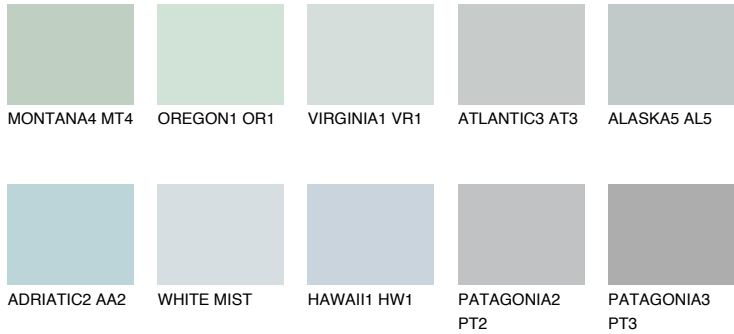

COLOUR DETAILS

ADRIATIC1 AA1

67% **TSR** 65%

Matching colours

COLOURS

INTENSE

For more information on plasters and paints, go to www.ceresit.en

*The presented colours refer to plasters and paints offered by Ceresit. Due to the use of digital techniques, the presented colours might not represent the original ones, thus they cannot be considered as a reliable colour presentation. We recommend checking the authentic colour samples.