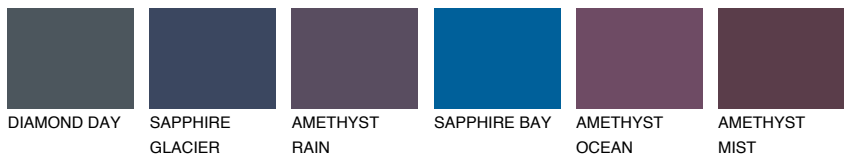

COLOUR DETAILS

ADRIATIC1 AA1

67% TSR 65%

Matching colours

COLOURS

INTENSE

For more information on plasters and paints, go to www.ceresit.en

*The presented colours refer to plasters and paints offered by Ceresit. Due to the use of digital techniques, the presented colours might not represent the original ones, thus they cannot be considered as a reliable colour presentation. We recommend checking the authentic colour samples.