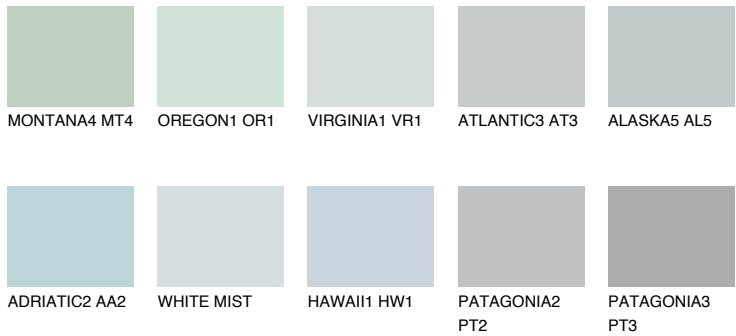

COLOUR DETAILS

ADRIATIC1 AA1

67% TSR 65%

Matching colours

COLOURS

INTENSE

For more information on plasters and paints, go to www.ceresit.en

*The presented colours refer to plasters and paints offered by Ceresit. Due to the use of digital techniques, the presented colours might not represent the original ones, thus they cannot be considered as a reliable colour presentation. We recommend checking the authentic colour samples.