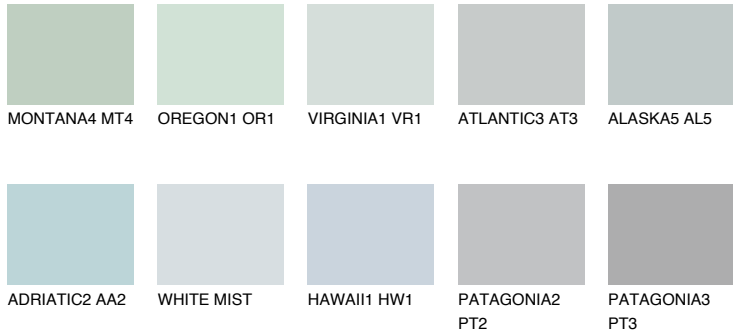

# COLOUR DETAILS

## ADRIATIC1 AA1

67% TSR 65%

### Matching colours

#### COLOURS