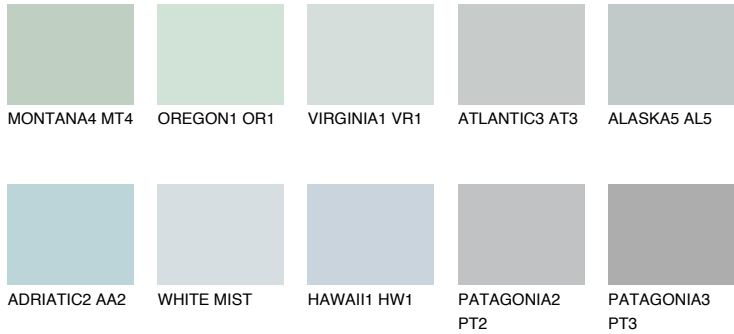

COLOUR DETAILS

ADRIATIC1 AA1

67% TSR 65%

Matching colours

COLOURS

INTENSE

For more information on plasters and paints, go to www.ceresit.en

*The presented colours refer to plasters and paints offered by Ceresit. Due to the use of digital techniques, the presented colours might not represent the original ones, thus they cannot be considered as a reliable colour presentation. We recommend checking the authentic colour samples.