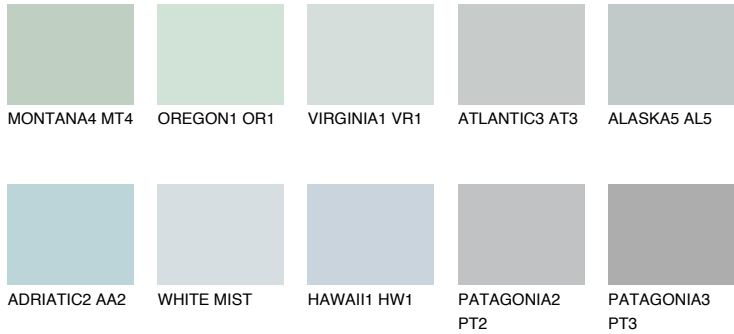

# COLOUR DETAILS

## ADRIATIC1 AA1

67% **TSR** 65%

### Matching colours

#### COLOURS