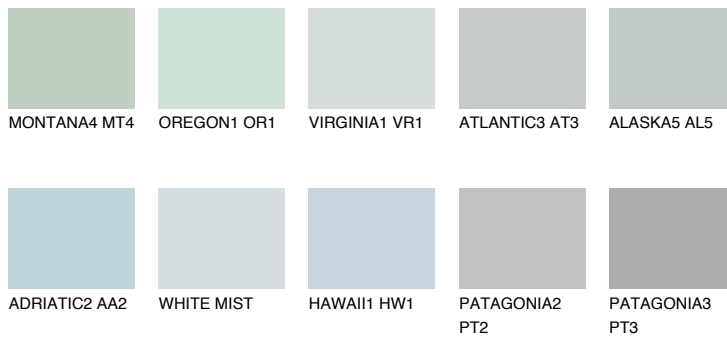

COLOUR DETAILS

ADRIATIC1 AA1

67% TSR 65%

Matching colours

COLOURS

INTENSE

For more information on plasters and paints, go to www.ceresit.en

*The presented colours refer to plasters and paints offered by Ceresit. Due to the use of digital techniques, the presented colours might not represent the original ones, thus they cannot be considered as a reliable colour presentation. We recommend checking the authentic colour samples.