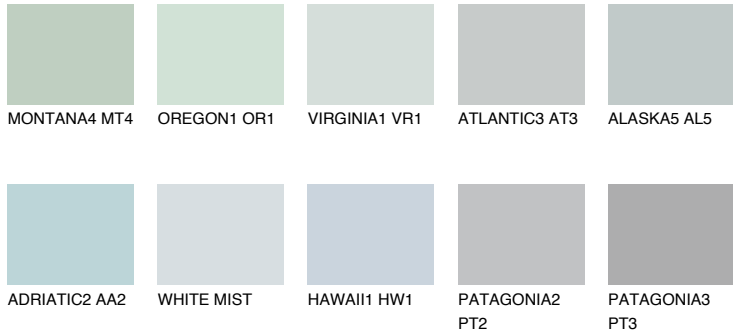

COLOUR DETAILS

ADRIATIC1 AA1

67% TSR 65%

Matching colours

COLOURS

INTENSE

For more information on plasters and paints, go to www.ceresit.en

*The presented colours refer to plasters and paints offered by Ceresit. Due to the use of digital techniques, the presented colours might not represent the original ones, thus they cannot be considered as a reliable colour presentation. We recommend checking the authentic colour samples.