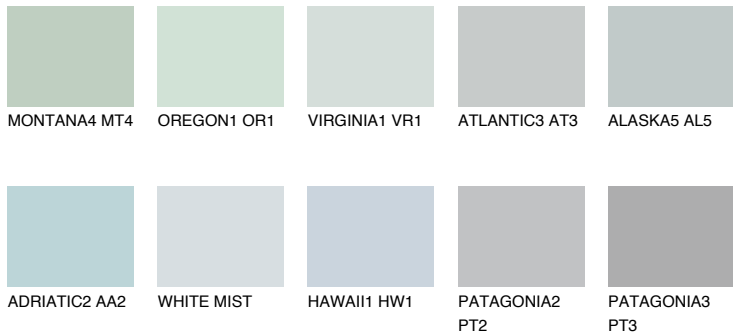

COLOUR DETAILS

ADRIATIC1 AA1

67% TSR 65%

Matching colours

COLOURS

INTENSE

For more information on plasters and paints, go to www.ceresit.en

*The presented colours refer to plasters and paints offered by Ceresit. Due to the use of digital techniques, the presented colours might not represent the original ones, thus they cannot be considered as a reliable colour presentation. We recommend checking the authentic colour samples.